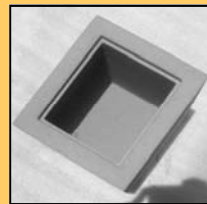

Single Pillar

3003

150mmw x 90mmd x
325mmh

Placement Pillar

3005

275mmw x 220mmd x
400mmh

Double Pillar

3004

280mmw x 105mmd x
300mmh

-  Ivory
-  Earthen Brown
-  Charcoal
-  Cottage Stone
-  Stone
-  Sandstone

Columbarium

4030

245mmw x 320mmd x
210mmh

Available colours are provided as guides only. To view actual colour please visit our showroom.